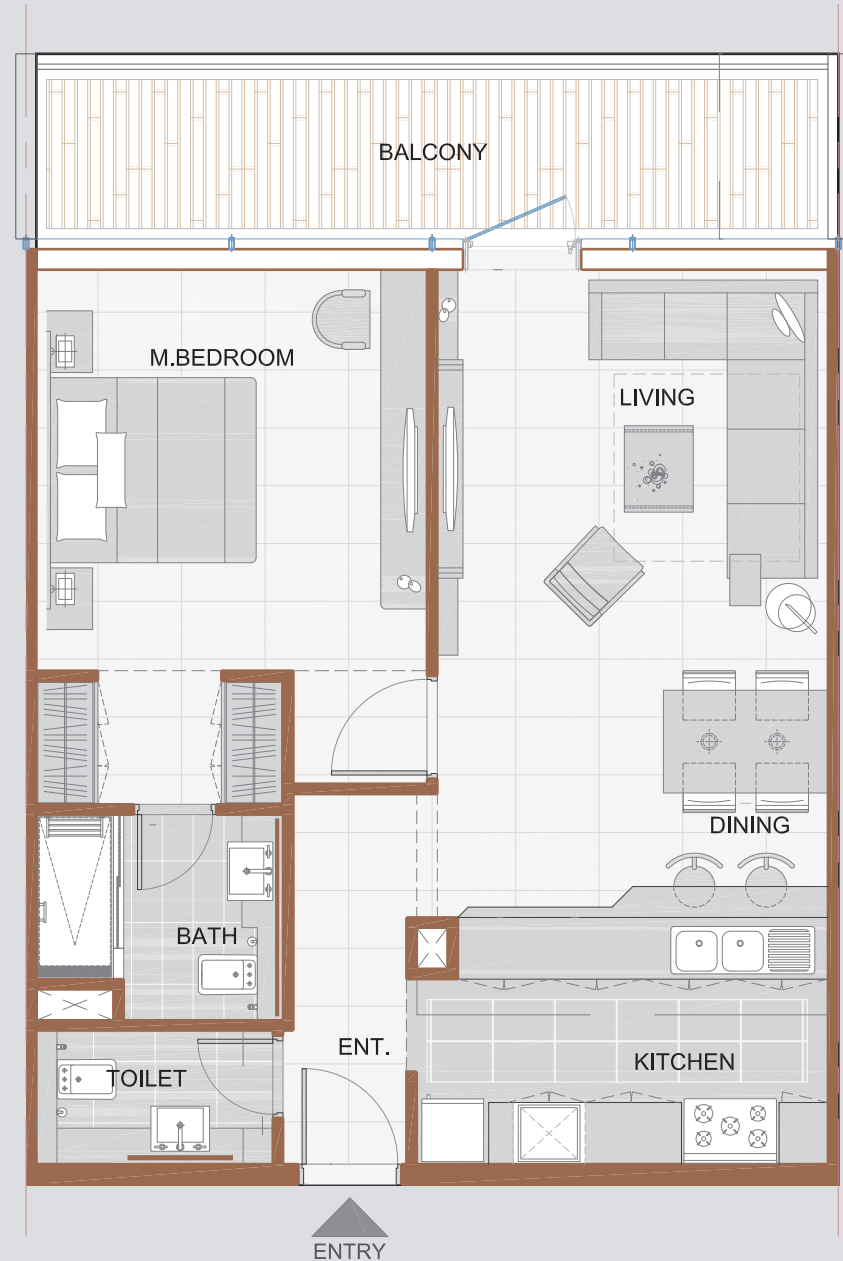

Type A

1 Bedroom

UNIT AREA = 70.75 Sq.mt.
BALCONY AREA = 15 Sq.mt.

Numbers, square footage and floor plans are approximate. Final dimensions, square footage and floor plans may vary.

Type B

1 Bedroom

UNIT AREA = 70.75 Sq.mt.
BALCONY AREA = 11.58 Sq.mt.

Numbers, square footage and floor plans are approximate. Final dimensions, square footage and floor plans may vary.

Type A

2 Bedroom

UNIT AREA = 106.70 Sq.mt.
BALCONY AREA = 16.72 Sq.mt.

Numbers, square footage and floor plans are approximate. Final dimensions, square footage and floor plans may vary.

Type B

2 Bedroom

UNIT AREA = 106.70 Sq.mt.
BALCONY AREA = 9.88 Sq.mt.

Numbers, square footage and floor plans are approximate. Final dimensions, square footage and floor plans may vary.