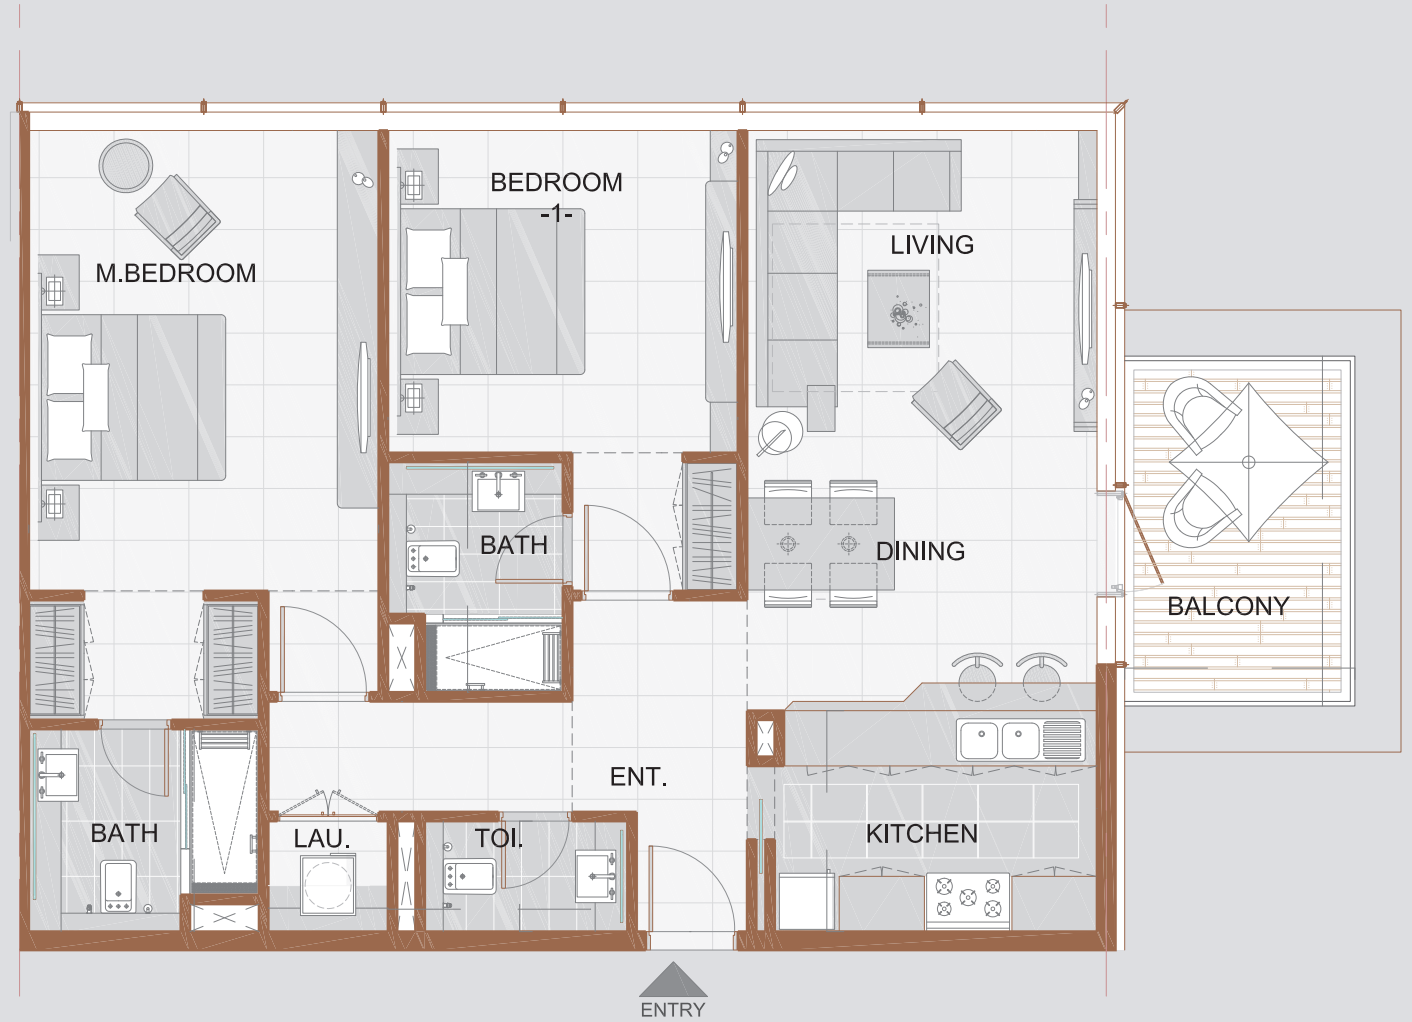

Type A

1 Bedroom

UNIT AREA = 70.75 Sq.mt.
BALCONY AREA = 15 Sq.mt.

Numbers, square footage and floor plans are approximate. Final dimensions, square footage and floor plans may vary.

Type B

1 Bedroom

UNIT AREA = 70.75 Sq.mt.
BALCONY AREA = 11.58 Sq.mt.

Numbers, square footage and floor plans are approximate. Final dimensions, square footage and floor plans may vary.

Type A

2 Bedroom

UNIT AREA = 106.70 Sq.mt.
BALCONY AREA = 16.72 Sq.mt.

Numbers, square footage and floor plans are approximate. Final dimensions, square footage and floor plans may vary.

Type B

2 Bedroom

UNIT AREA = 106.70 Sq.mt.
BALCONY AREA = 9.88 Sq.mt.

Numbers, square footage and floor plans are approximate. Final dimensions, square footage and floor plans may vary.