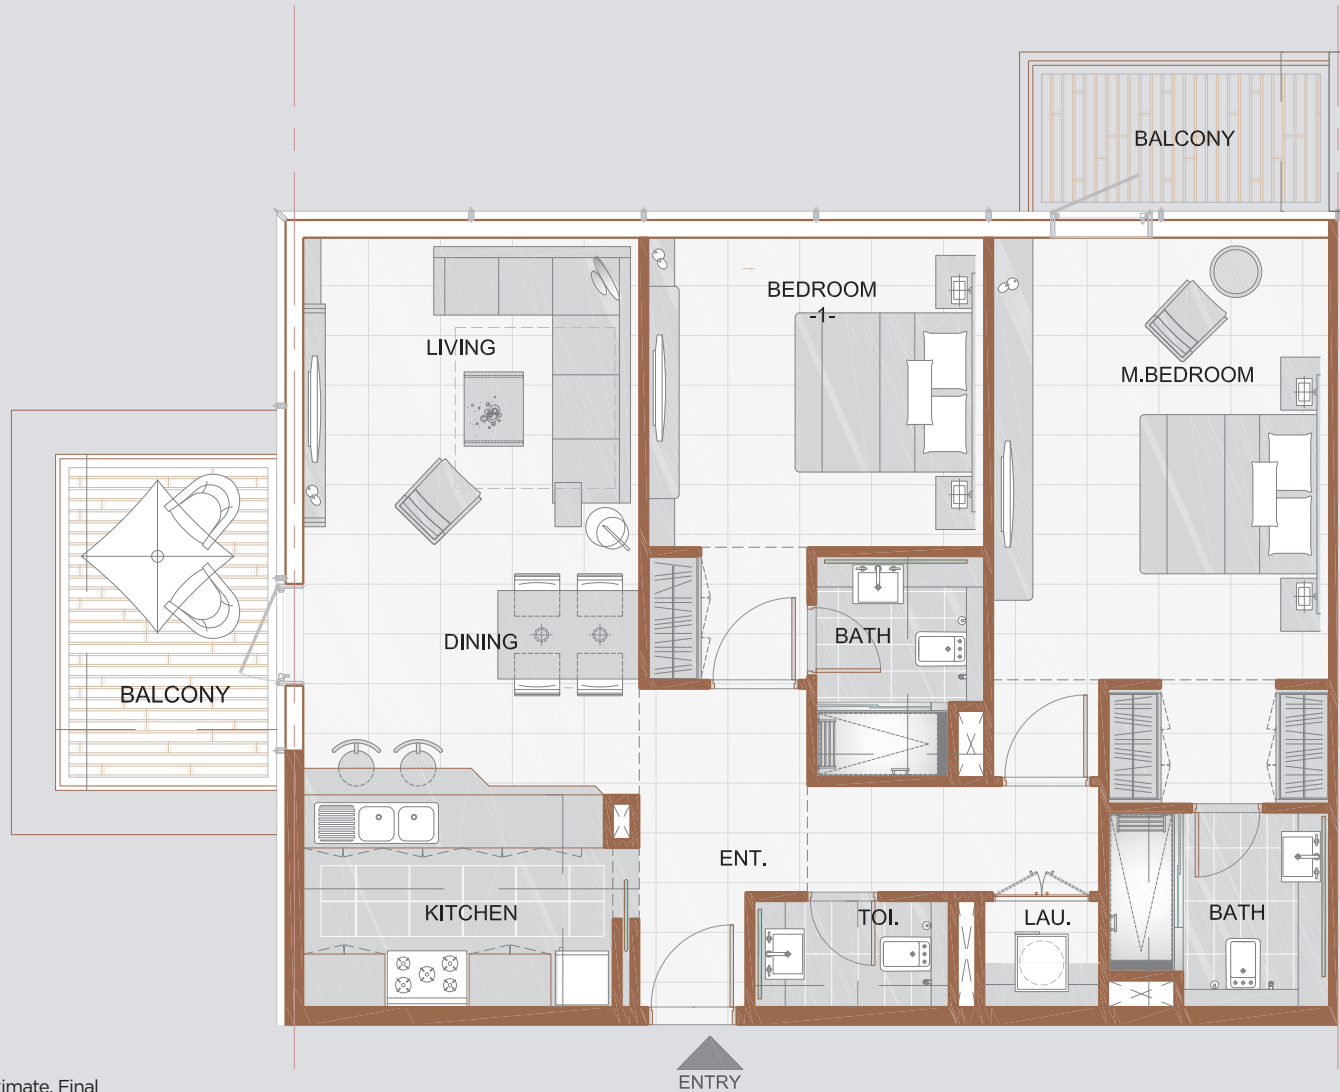

Type A

1 Bedroom

UNIT AREA = 70.75 Sq.mt.
BALCONY AREA = 15 Sq.mt.

Numbers, square footage and floor plans are approximate. Final dimensions, square footage and floor plans may vary.

Type B

1 Bedroom

UNIT AREA = 70.75 Sq.mt.
BALCONY AREA = 11.58 Sq.mt.

Numbers, square footage and floor plans are approximate. Final dimensions, square footage and floor plans may vary.

Type A

2 Bedroom

UNIT AREA = 106.70 Sq.mt.
BALCONY AREA = 16.72 Sq.mt.

Numbers, square footage and floor plans are approximate. Final dimensions, square footage and floor plans may vary.

Type B

2 Bedroom

UNIT AREA = 106.70 Sq.mt.
BALCONY AREA = 9.88 Sq.mt.

Numbers, square footage and floor plans are approximate. Final dimensions, square footage and floor plans may vary.