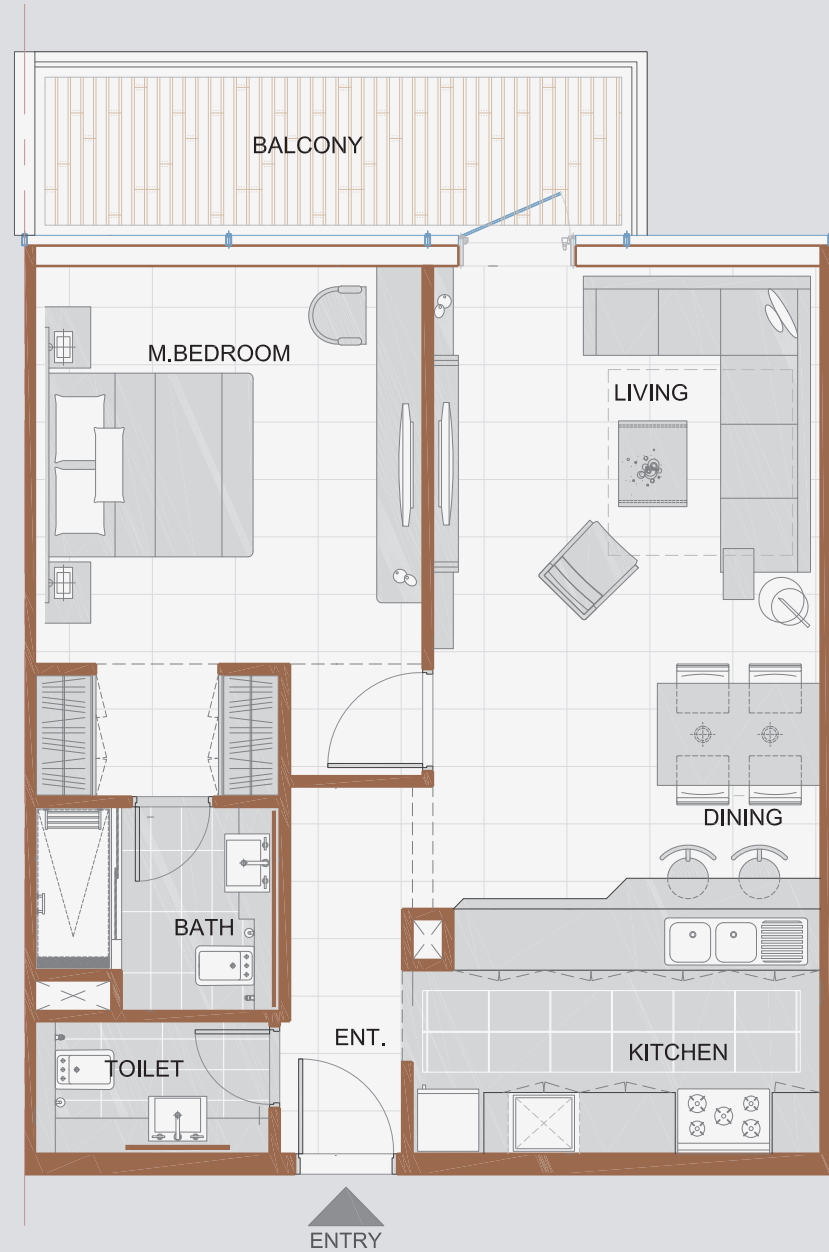

Type A

1 Bedroom

UNIT AREA = 70.75 Sq.mt.
BALCONY AREA = 15 Sq.mt.

Numbers, square footage and floor plans are approximate. Final dimensions, square footage and floor plans may vary.

Type B

1 Bedroom

UNIT AREA = 70.75 Sq.mt.
BALCONY AREA = 11.58 Sq.mt.

Numbers, square footage and floor plans are approximate. Final dimensions, square footage and floor plans may vary.

Type A

2 Bedroom

UNIT AREA = 106.70 Sq.mt.
BALCONY AREA = 16.72 Sq.mt.

Numbers, square footage and floor plans are approximate. Final dimensions, square footage and floor plans may vary.

Type B

2 Bedroom

UNIT AREA = 106.70 Sq.mt.
BALCONY AREA = 9.88 Sq.mt.

Numbers, square footage and floor plans are approximate. Final dimensions, square footage and floor plans may vary.